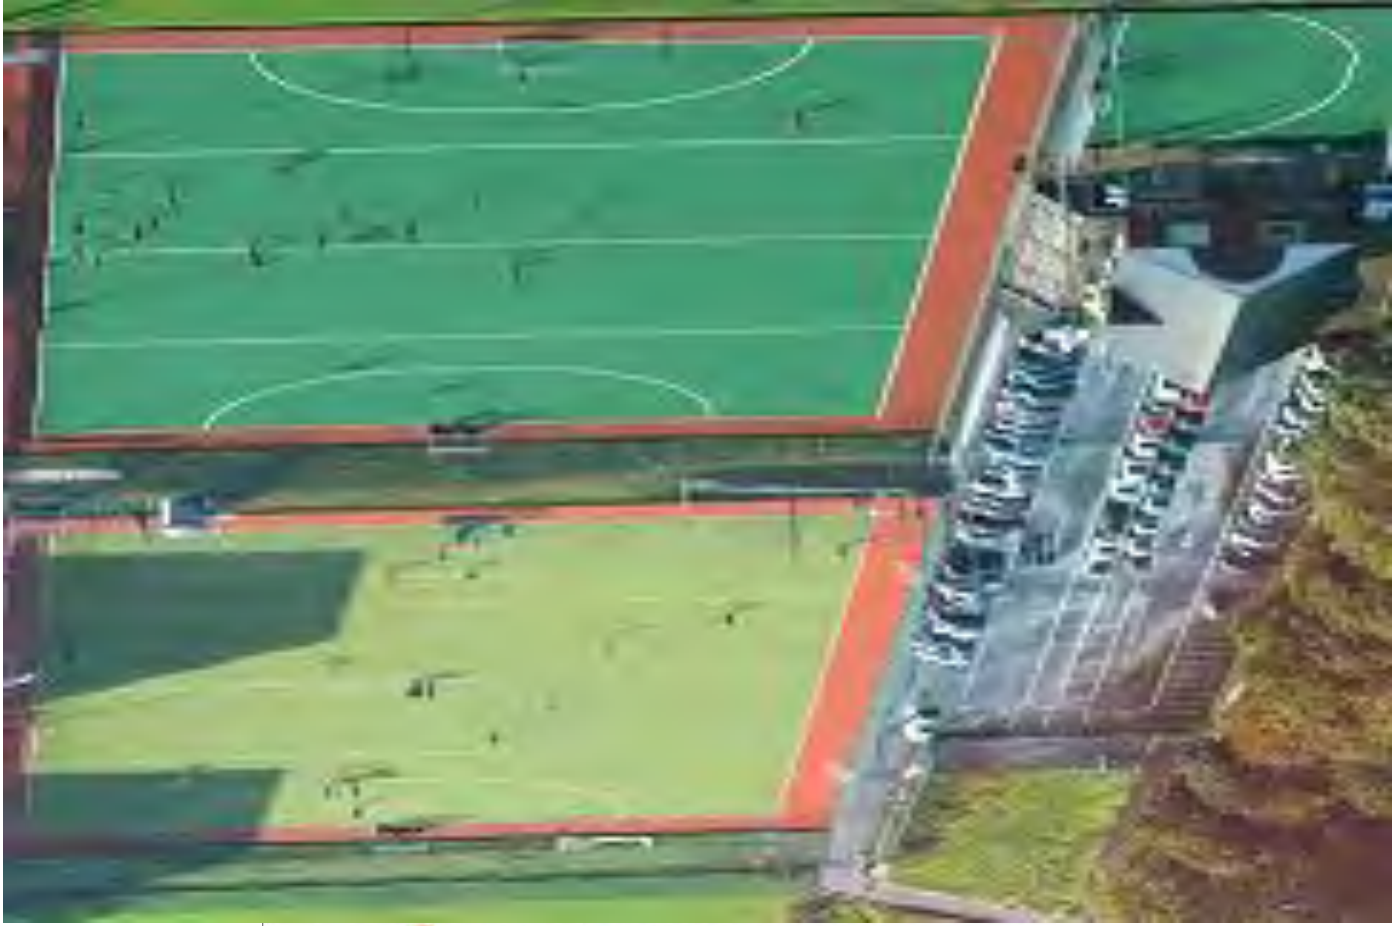

www.holcombehc.org.uk
providing a home for hockey