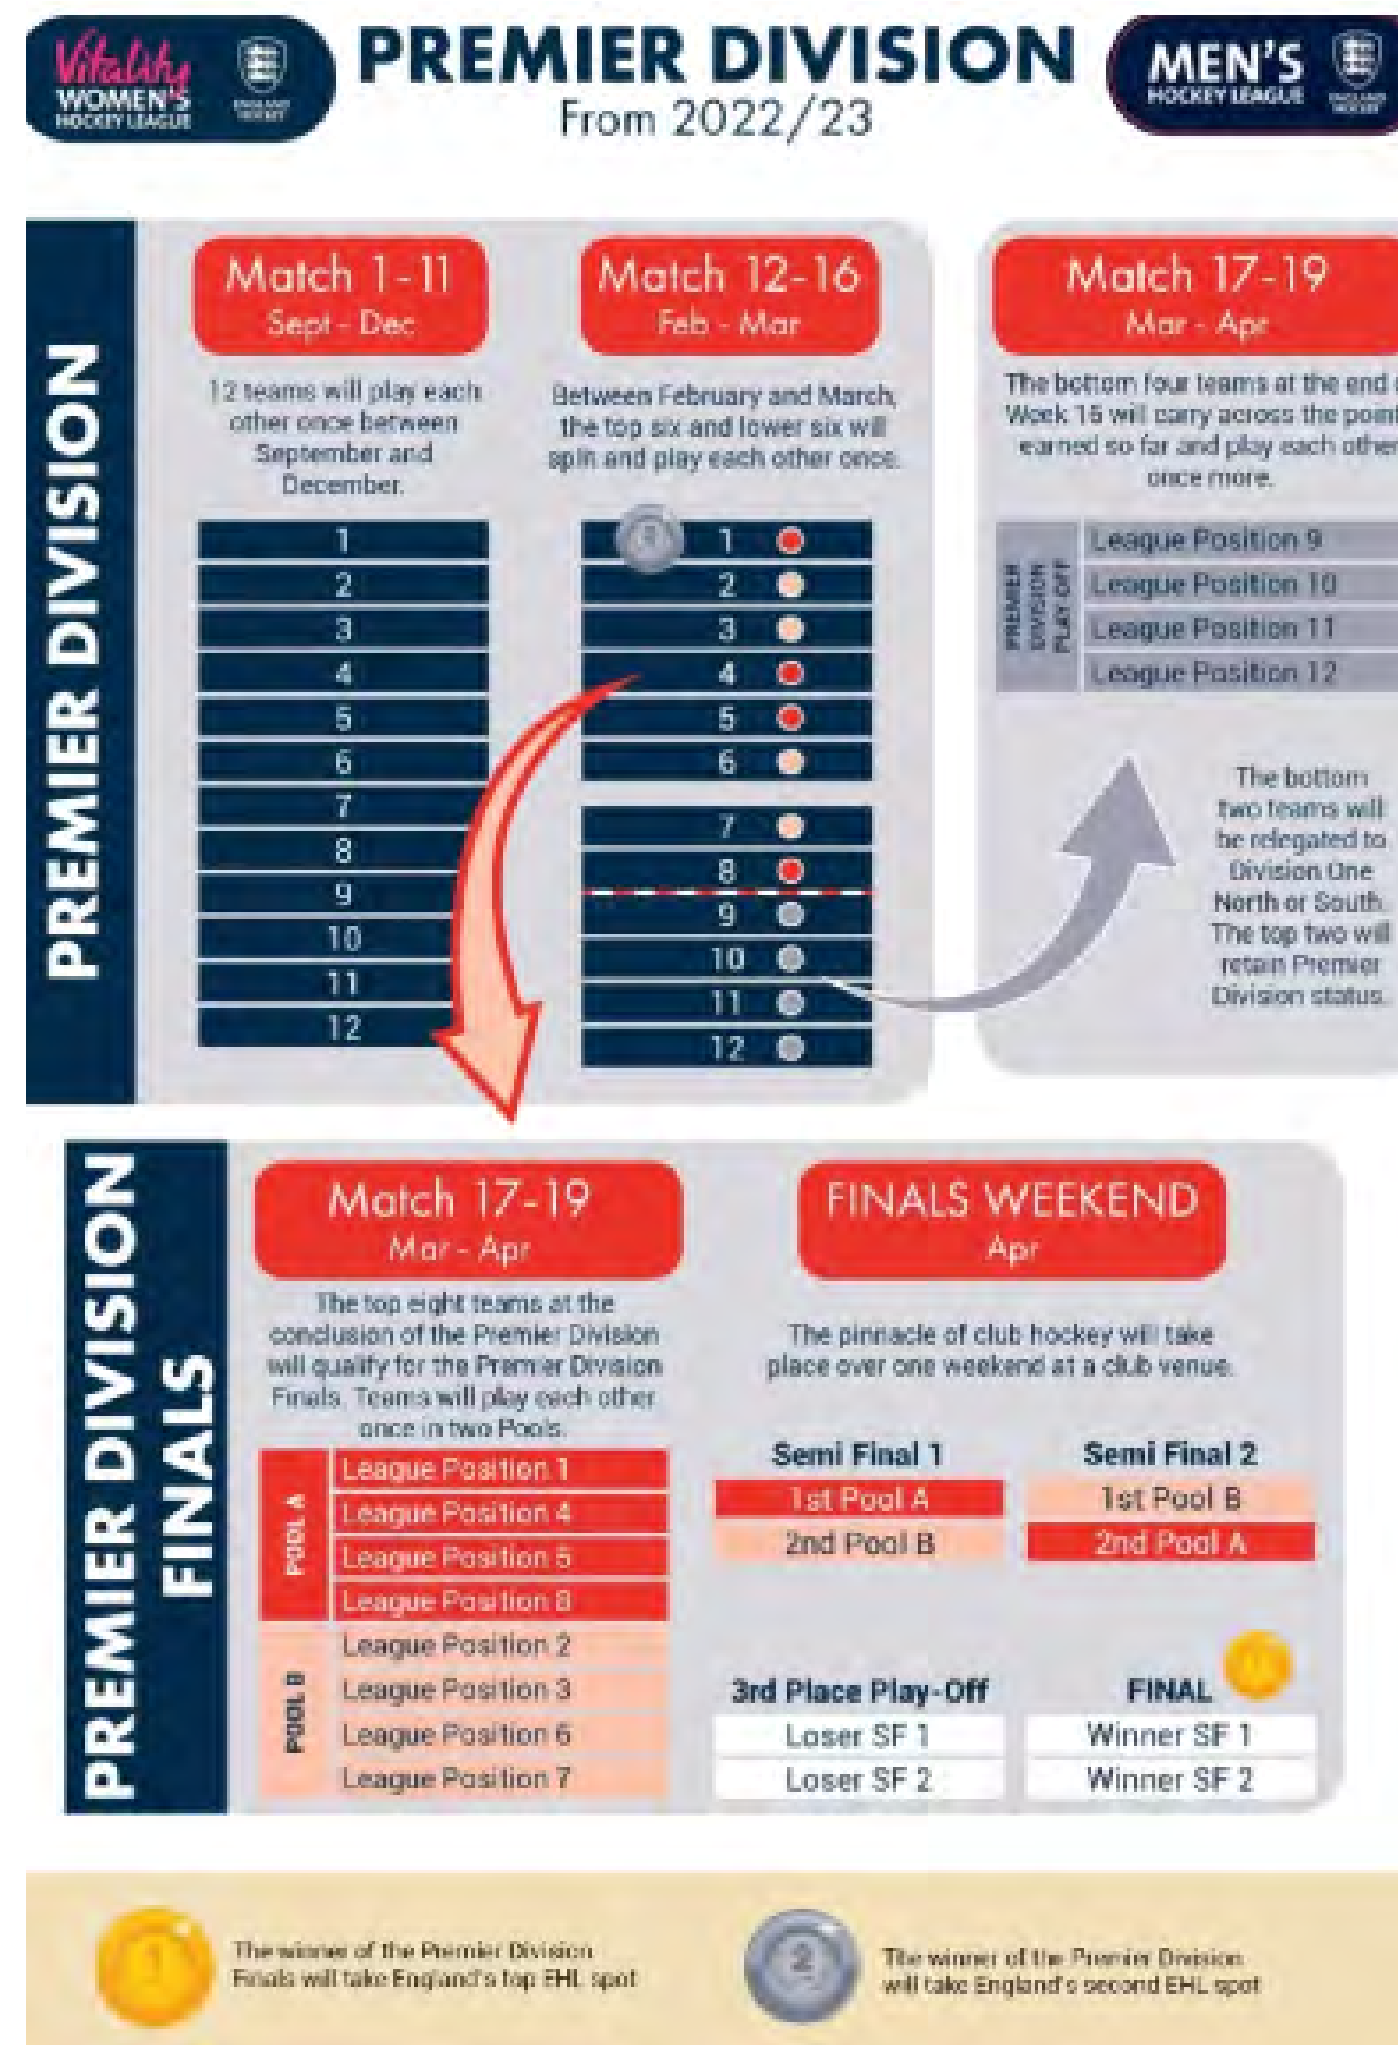

"Each phase of the season also has a prize with a Euro Hockey League space available at the conclusion of the league phase and on the final day of the season at the Premier Division Final. Should the same team win both phases then the second Euro Hockey League spot will revert to the runners-up in the final.

"In the build-up to the new season we'll preview the England Hockey Leagues in more detail. allow clubs, players and us at England Hockey the opportunity to fully support the Leagues."

Chief Executive Nick Pink said, "I am very pleased with the structure from 2022-23 onwards and would like to thank everyone involved for their contribution. We have tried to engage with our clubs throughout the process and I believe we are in a good place now.

"This structure means there is something at stake right throughout the campaign, ensuring the highest possible level of competition across the season.

"I also believe it is important we stick to this structure for a number of seasons now, in order for it to bed in properly and allow clubs, players and us at England Hockey the opportunity to fully support the Leagues."

A graphic explainer follows on the next page from England Hockey.

Player sponsorships

Please contact Keith Martin (keith.martin01@btinternet.com) if you would like to sponsor any of our first-team players - your logo could be included on their profile on the squad page in the programme.