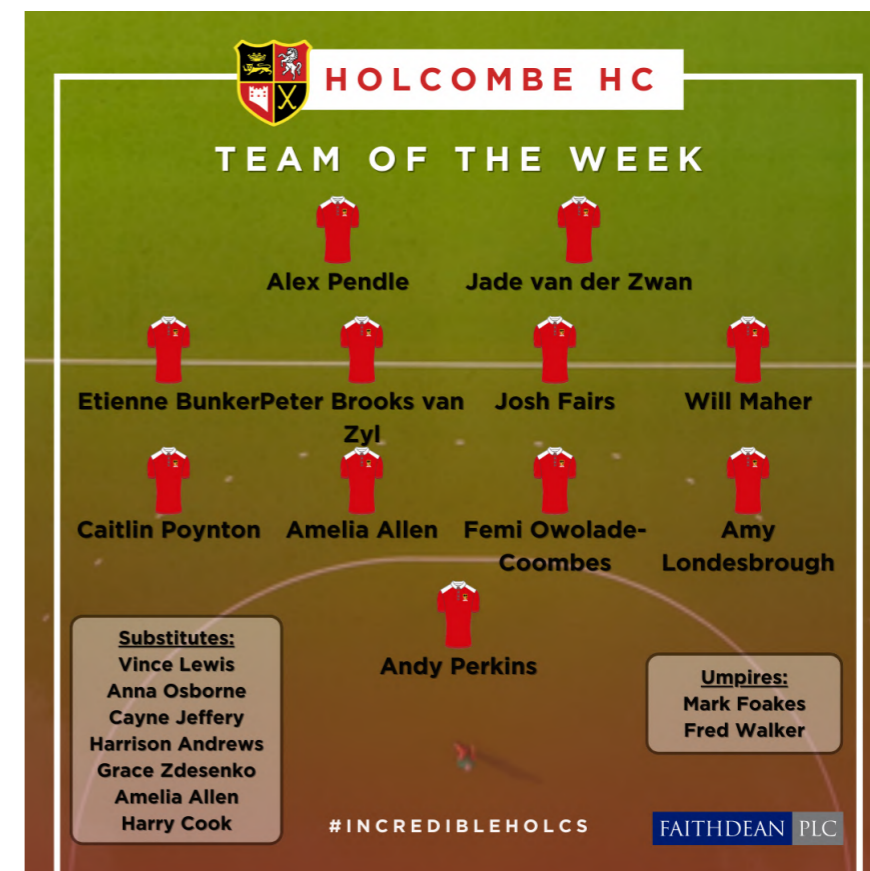

Holcombe Team of the Week - 28th/29th October, 2023
Congratulations to everyone selected in this edition of the Holcombe Team of the Week!

Goalkeeper:

Tilly Woodhead (W1s) – made an impressive triple-save during the cup win over Trojans and won player of the match.