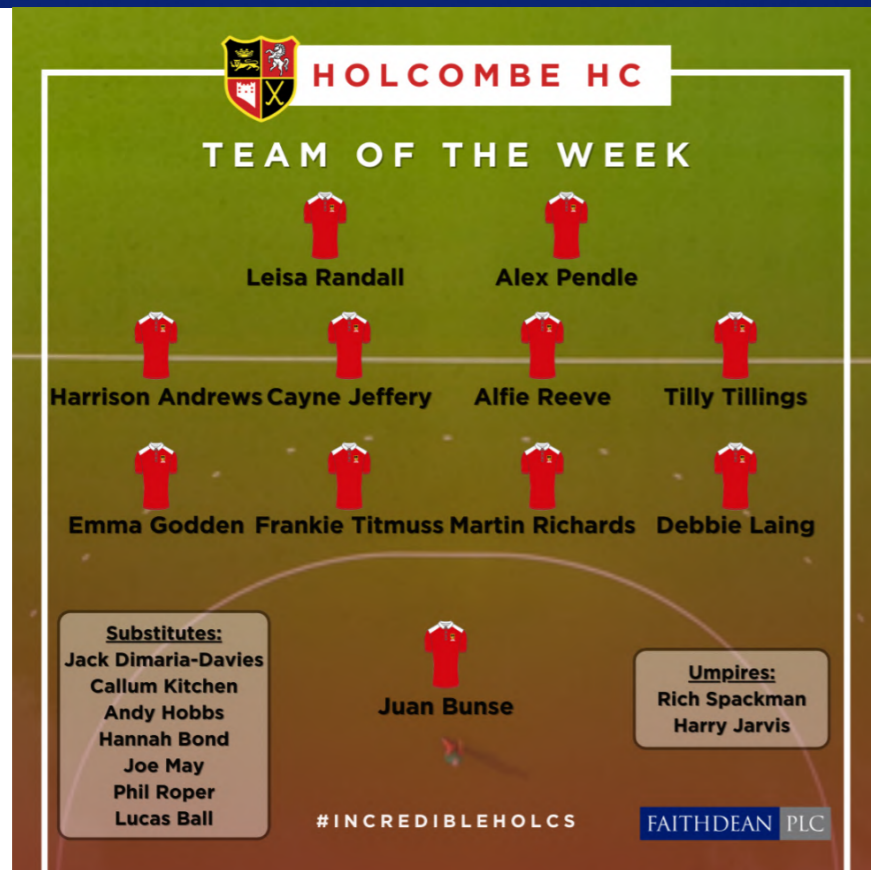

Midfield:

- Tilly Tillings (W1s) – joint-player-of-the-match.
- Alfie Reeve (Heroes) – player of the match.
- Cayne Jeffery (Hurricanes) – player of the match.
- Harrison Andrews (Harriers) – player of the match.

Forwards:

- Alex Pendle (M1s) – scored the first two goals in the M1s’ 6-0 win over Cardiff & Met.
- Leisa Randall (W1s/Mixed) – scored her first two league goals of the season against Canterbury before playing at centre back for the Mixed XI on Sunday.

Substitutes:

- Jack Dimaria-Davies (Mixed) – good performance in goal on Sunday.
- Callum Kitchen (Heroes) – good performance, looked the most likely to make something happen for an equaliser.
- Andy Hobbs (Heroes) – solid performance in defence.
- Hannah Bond (W1s) – joint-player-of-the-match.
- Joe May (M5s) – player of the match.
- Phil Roper (M1s) – scored two goals in the M1s’ 6-0 win over Cardiff & Met.
- Lucas Ball (Hurricanes) – wore the wedding dress very well and doubled

up.

Umpires:

- Richard Spackman – umpired back-to-back matches at 10:30am and 12:00pm on Saturday.
- Harry Jarvis – gave up his Sunday to umpire both the Women’s over-35s and Men’s over-40s.

DoDs:

- M5s – Sean Parker
- M6s – Craig & Andy Lumsden
- Harriers – Lucas Ball
- Hurricanes – Alex South
- Heroes – Rob Nichols
- W5s – Amy Hull