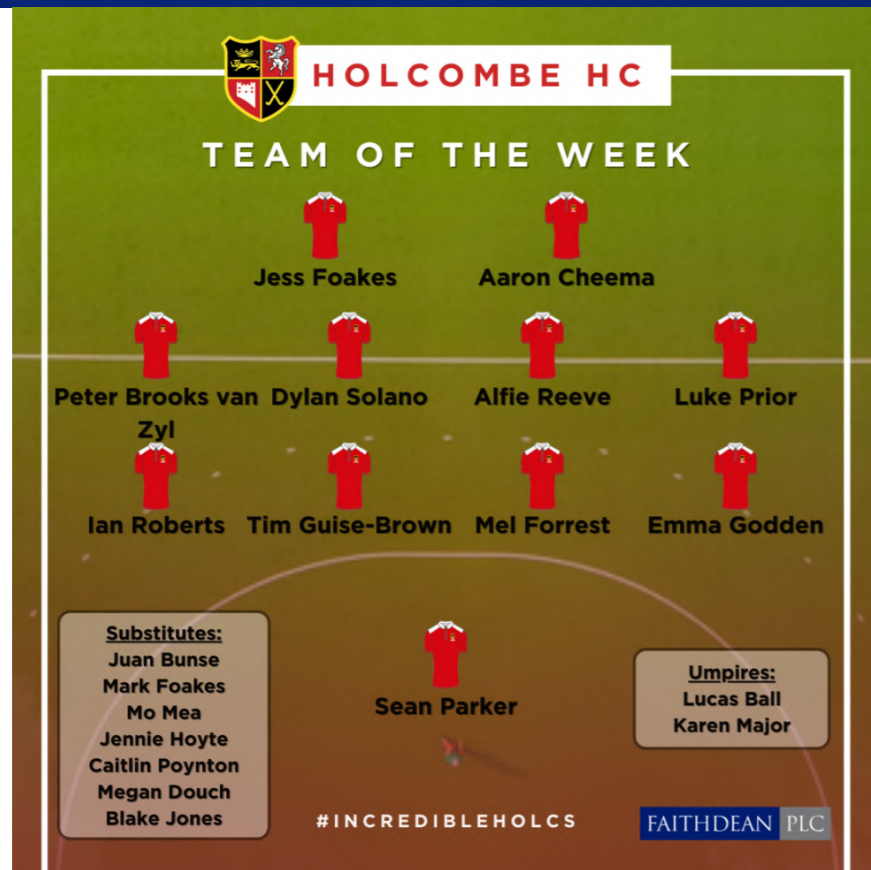

Harriers – Lucas Ball

Heroes – Alfie Reeve

W2s – Sarah Watmough

W3s – Lisa Parker

W5s – Jess Foakes

Holcombe Team of the Week - 18th/19th November, 2023

Congratulations to everyone selected in the latest edition of the Holcombe Team of the Week!