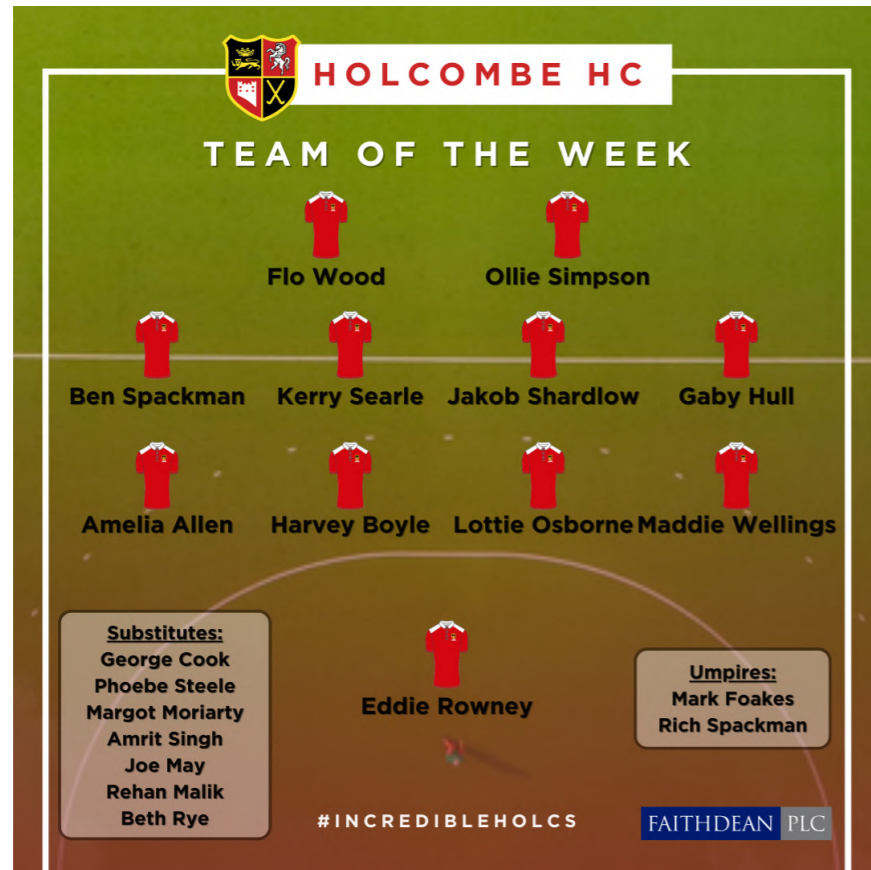

Holcombe HC - Medway, Kent
holcombehc.org.uk

FAITHDEAN PLC

WEEKEND ONE FIXTURES AT PHOENIX TELFORD, WEEKEND TWO AT CANTERBURY HC

WOMEN'S HOCKEY

NEWS

Holcombe Team of the Week - 25th November, 2023

Congratulations to everyone selected in the latest edition of the Holcombe Team of the Week!