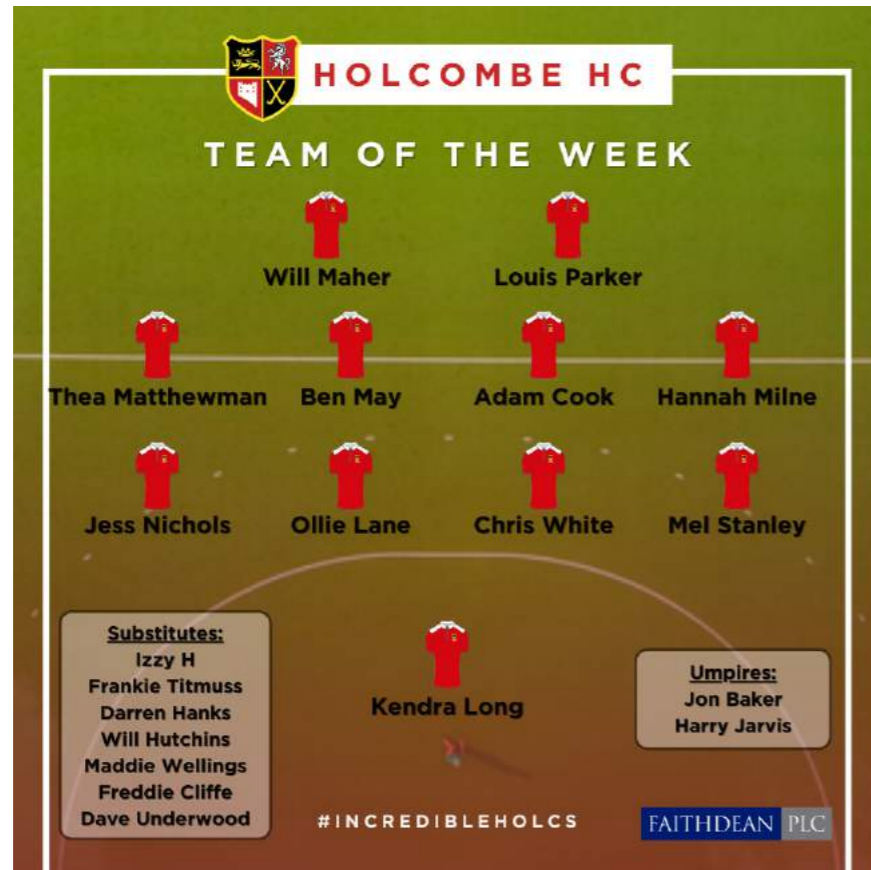

NEWS

Holcombe Team of the Week - 10th February, 2024

Congratulations to everyone selected in the latest Holcombe Team of the Week!