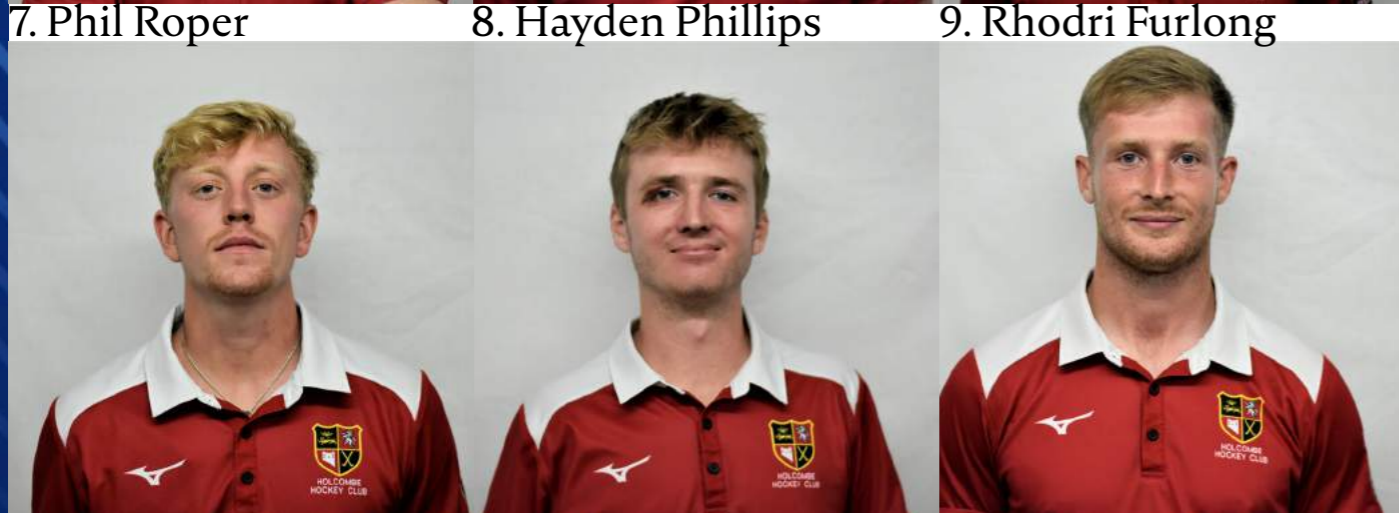

# BEER PONG TOURNAMENT

Starts after the games

3. Louis Duprez

4. Sam Taylor

6. Greg Nolan

7. Phil Roper

8. Hayden Phillips

9. Rhodri Furlong