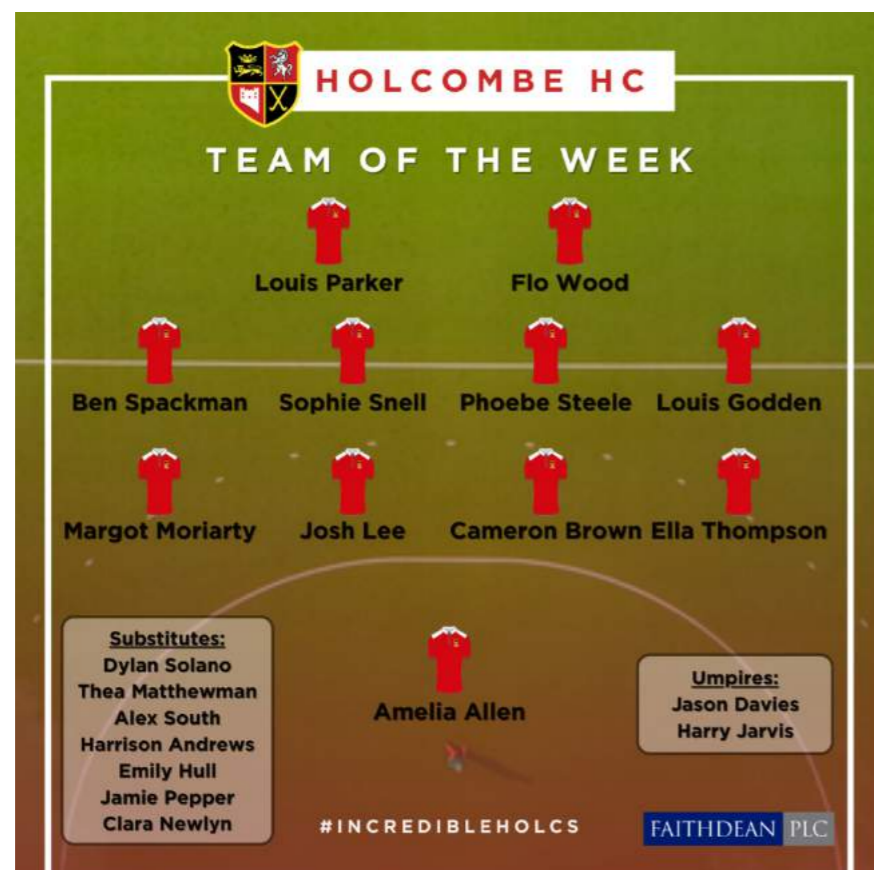

Highlights of our W1s' 2-1 victory over Southgate at East Grinstead are available now as we made it back-to-back wins in Division One South to move up to second place.

A Phoebe Steele brace was enough for the three points.

Footage courtesy of East Grinstead Hockey Club.

Highlights are available [here](#).

Image: Matt Woodhead

Holcombe Team of the Week - 3rd/4th February, 2024

Congratulations to everyone included in the latest Holcombe Team of the Week!

Goalkeeper:

Amelia Allen (W5s) – player of the match.

Defence:

Ella Thompson (W3s) – player of the match.

Cameron Brown (M3s) – joint-player-of-the-match.

Josh Lee (M4s) – scored a brace in a 7-0 victory.

Margot Moriarty (W5s) – strong performance.

Midfield:

Louis Godden (Hurricanes) – player of the match.

Phoebe Steele (W1s) – scored a brace and played superbly in midfield as our W1s restarted their Division One South campaign with a ‘home’ win at East Grinstead.

Sophie Snell (W2s) – player of the match for our W2s, scored for the Mixed XI.

Ben Spackman (Mixed) – scored a hat-trick.

Forwards:

Flo Wood (W3s) – super performance.

Louis Parker (Mixed) – scored a brace and came to the rescue for our Cup match in arranging a pitch booking at Old Williamsons.

Substitutes:

Dylan Solano (Hawks) – player of the match.

Thea Matthewman (W5s) – excellent performance.

Alex South (Hawks) – played very well.

Harrison Andrews (Hawks) – strong display.

Emily Hull (U10s) – scored a hat-trick at our U10s’ triangular at Knole Park.

Jamie Pepper (M4s) – scored a brace in a 7-0 win.

Clara Newlyn (U10s) – scored five goals at our U10s’ Knole Park triangular, including a hat-trick.

Umpires:

Jason Davies & Harry Jarvis – umpires of the week difficult, as there was only one home match played. I’m going to give it to Jason Davies and Harry Jarvis, who take pool appointments so represent Holcombe throughout Kent and beyond and both umpired the W1s’ friendly against the M3s on Wednesday.