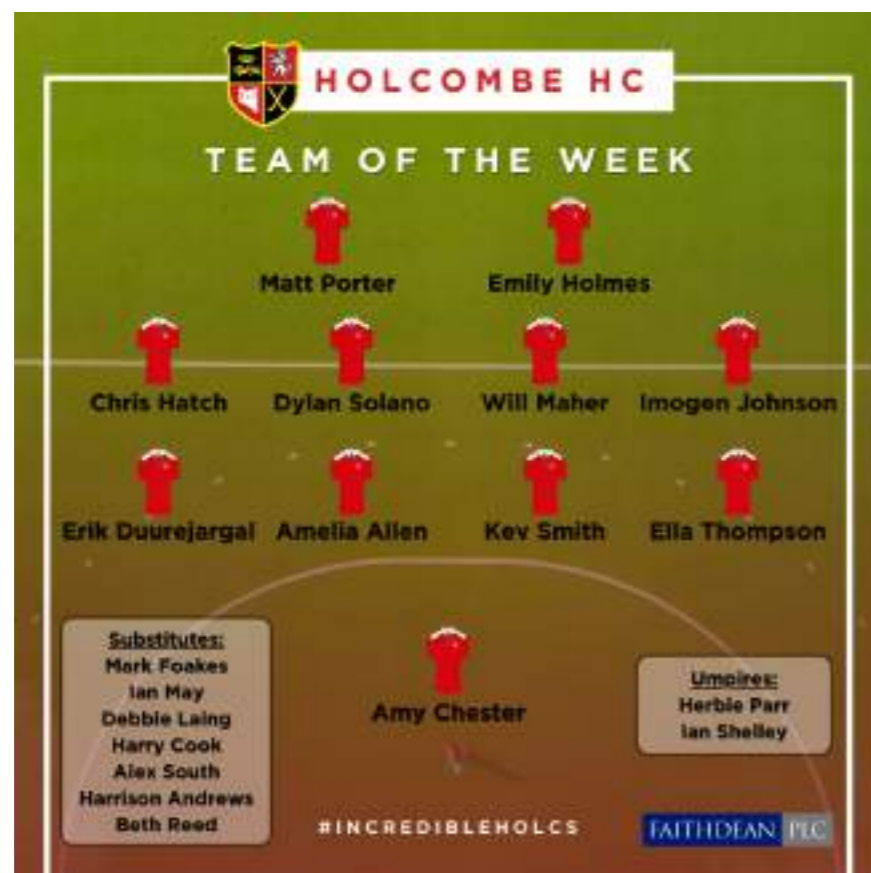

Holcombe Team of the Week - 27th/28th January, 2024
Congratulations to everyone selected in the latest Holcombe Team of the Week!