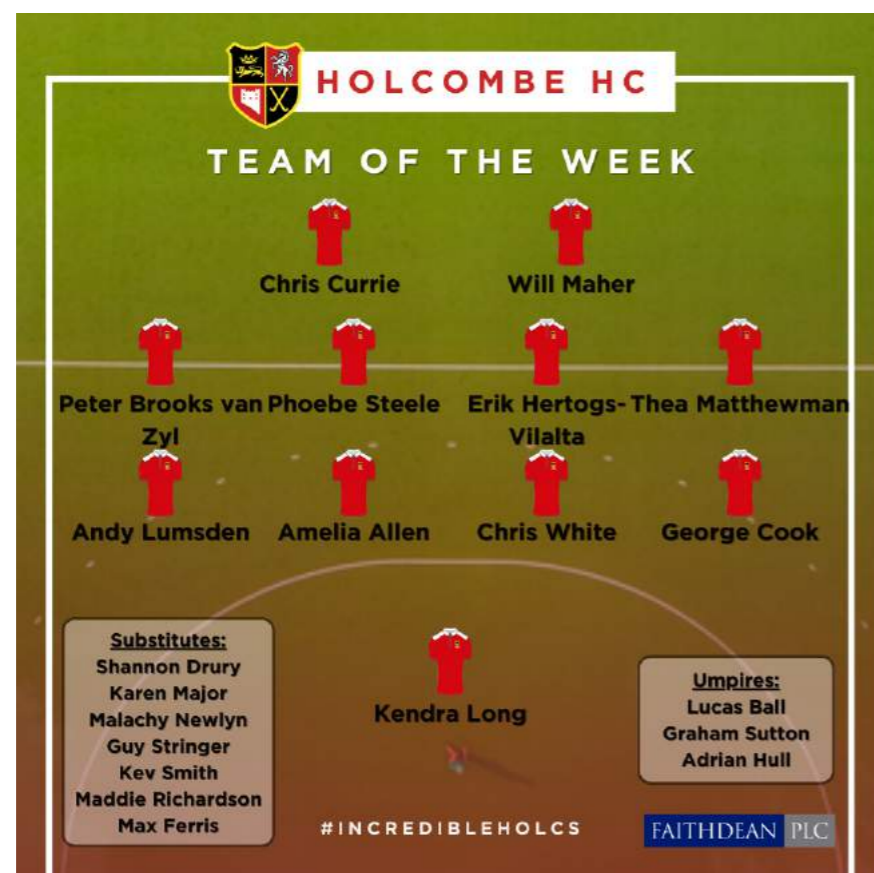

# NEWS

Holcombe Team of the Week - 16th/17th March, 2024

Congratulations to everyone included in the latest Holcombe Team of the Week!

Goalkeeper:

Kendra Long (W2s/W3s) – doubled-up in goal this week.

Defence: